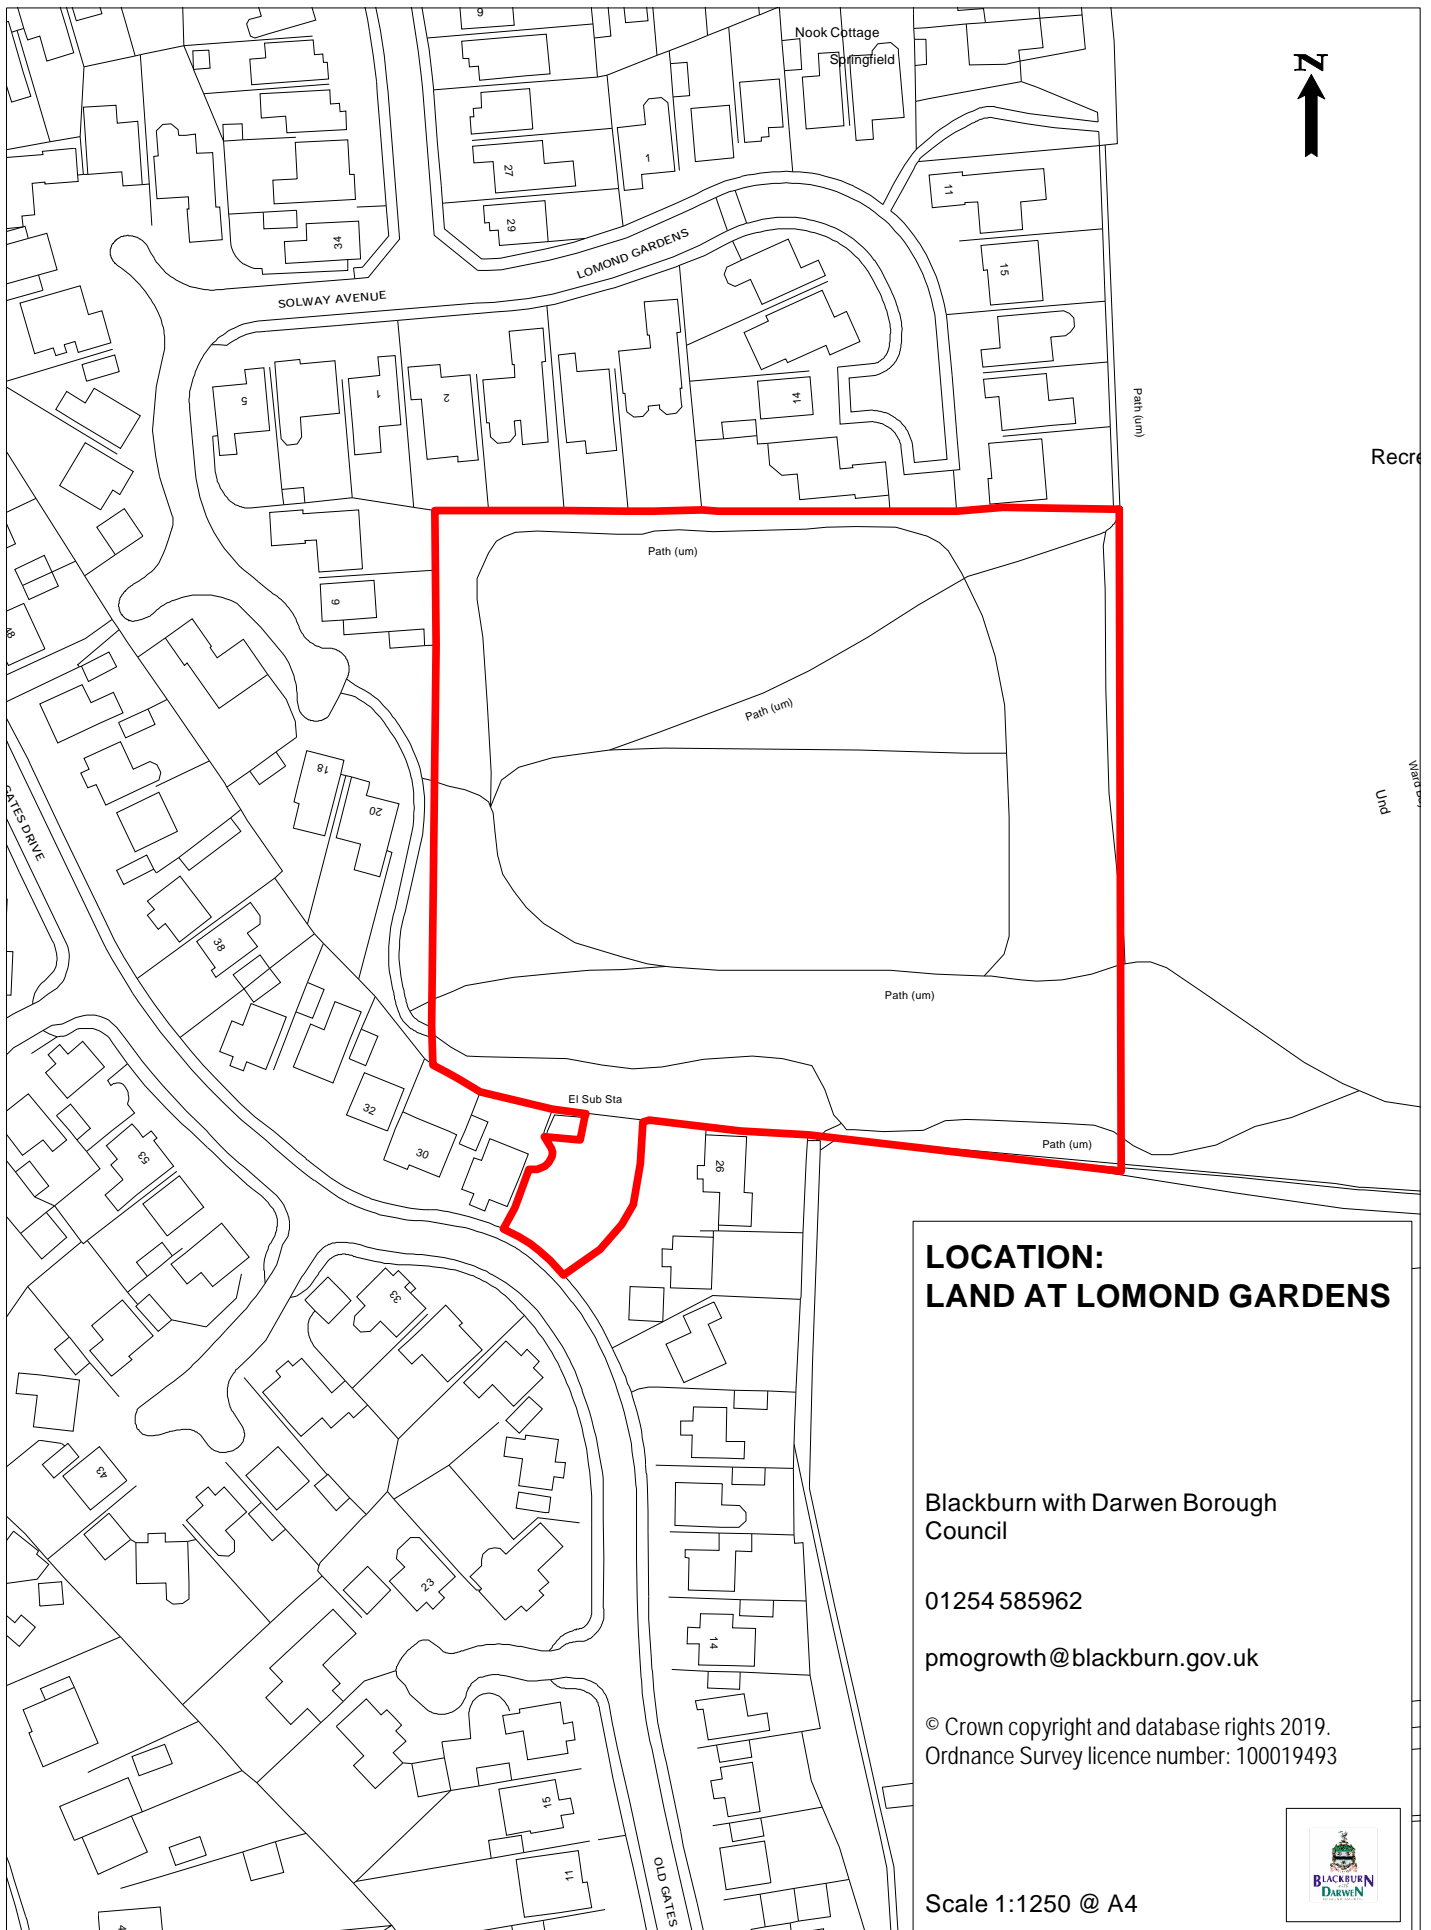

# Appendix A - LAND AT LOMOND GARDENS COUNCIL OWNERSHIP PLAN

## LOCATION: LAND AT LOMOND GARDENS

Blackburn with Darwen Borough  
Council

01254 585962

[pmogrowth@blackburn.gov.uk](mailto:pmogrowth@blackburn.gov.uk)

© Crown copyright and database rights 2019.  
Ordnance Survey licence number: 100019493

Scale 1:1250 @ A4